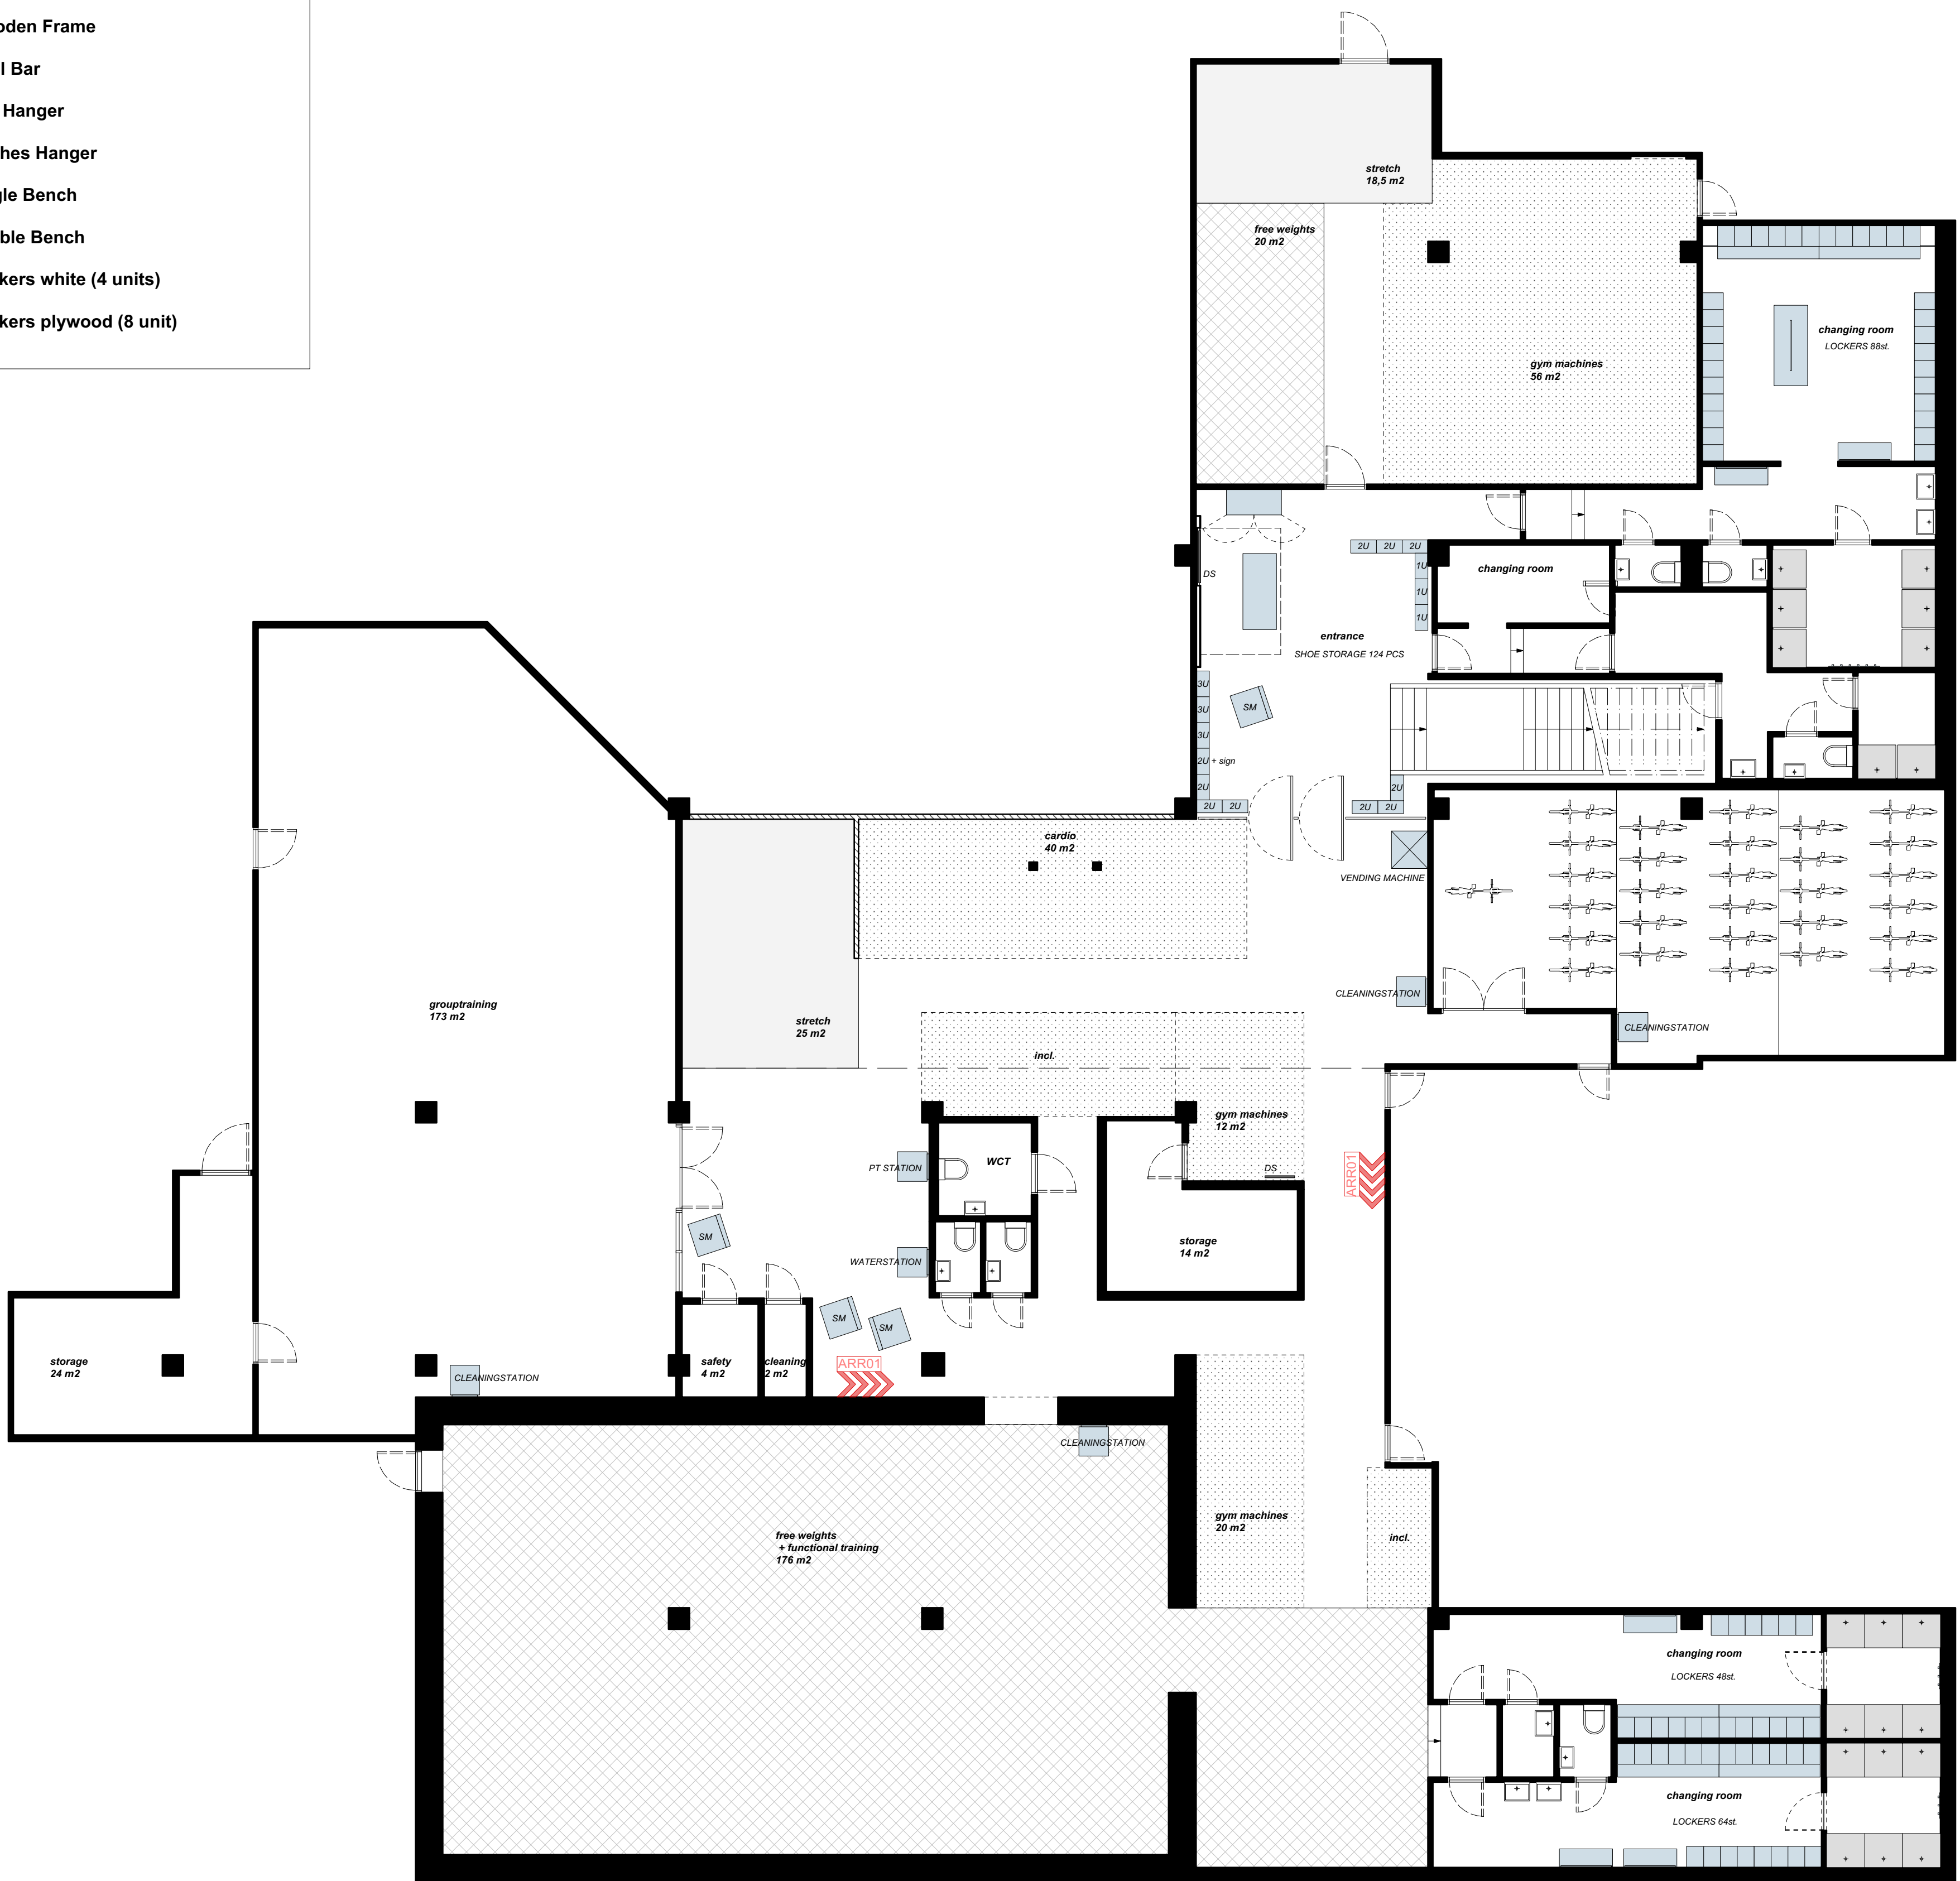

FURNITURE SPECIFICATIONS

- RU Retail Unit
- RD Reception Desk
- CM Ceiling Module
- CS Cleaning Station
- WS Water Station
- SM Seating Module
- DS Digital Screen
- CL Digital Clock
- VM Vending Machine
- U Shoe Unit (1, 2 or 3 units stacked)
- RFB Rack for Fitness Balls
- RB Rack for Boxes (plywood)
- WF Wooden Frame
- WB Wall Bar
- MH Mat Hanger
- CH Clothes Hanger
- SB Single Bench
- DB Double Bench
- B4 Lockers white (4 units)
- D8 Lockers plywood (8 unit)

ENTRANCE - STREET LEVEL

FITNESS 24 SEVEN PROJECT Jönköping S PLUS

LAYOUT

A1	sc 1:50	date 2018 10 12
Design & drawings	Charlotte Klenell-Slangen +46 70 765 2959	
Construction Manager	Wahid Basharkar	
Headoffice Fitness24Seven	Stora södergatan 4 222 23 Lund Sweden	

measurements are purely indicational
layout drawings - NO CONSTRUCTIONAL DRAWINGS