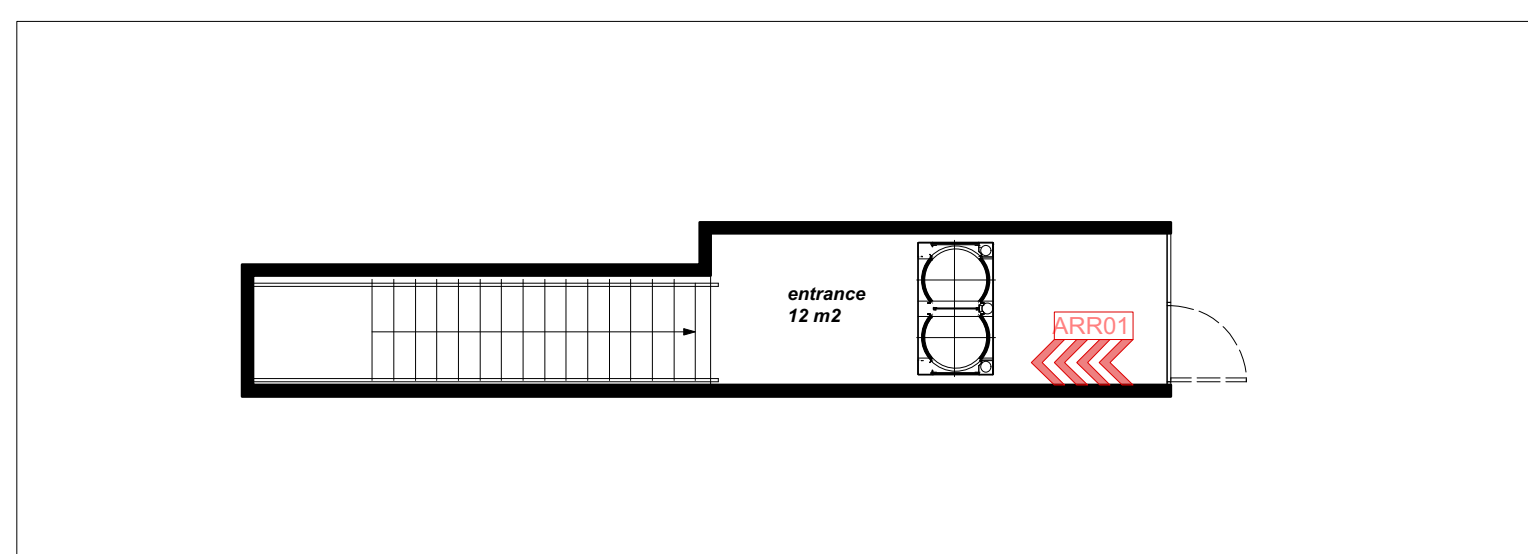

FURNITURE SPECIFICATIONS

- RU Retail Unit
- RD Reception Desk
- CM Ceiling Module
- CS Cleaning Station
- WS Water Station
- SM Seating Module
- DS Digital Screen
- CL Digital Clock
- VM Vending Machine
- U Shoe Unit (1, 2 or 3 units stacked)
- RFB Rack for Fitness Balls
- RB Rack for Boxes (plywood)
- WF Wooden Frame
- WB Wall Bar
- MH Mat Hanger
- CH Clothes Hanger
- SB Single Bench
- DB Double Bench
- B4 Lockers white (4 units)
- D8 Lockers plywood (8 unit)

measurements are purely indicational
layout drawings - NO CONSTRUCTIONAL DRAWINGS